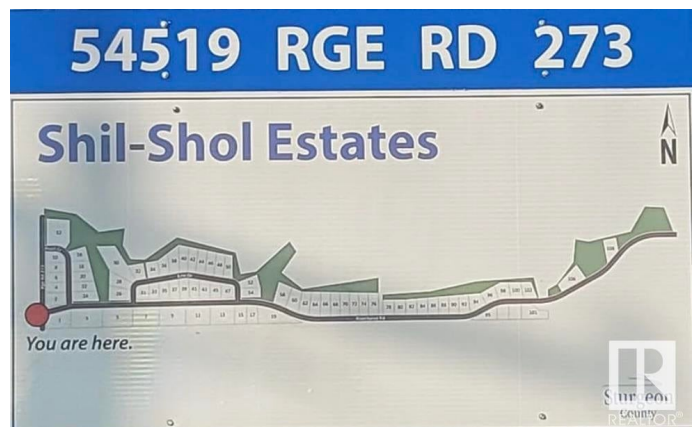

$234,500 - 103 Riverbend Road, Rural Sturgeon County

MLS® #E4429365

$234,500

0 Bedroom, 0.00 Bathroom,
Rural on 1.47 Acres

Shil Shol Estate, Rural Sturgeon County, AB

Build your country home on a private treed 1.47 acre lot with a south facing back yard. Only one neighbor to the west, a farmers field to the east and treed land to the south. Located just south of Highway 37 off Range Rd 271 and approximately 20 minutes from St. Albert and Spruce Grove.

Essential Information

MLS® #	E4429365
Price	$234,500
Bathrooms	0.00
Acres	1.47
Type	Rural
Sub-Type	Vacant Lot/Land
Status	Active

Community Information

Address	103 Riverbend Road
Area	Rural Sturgeon County
Subdivision	Shil Shol Estate
City	Rural Sturgeon County
County	ALBERTA
Province	AB
Postal Code	T0G 0J0

Exterior