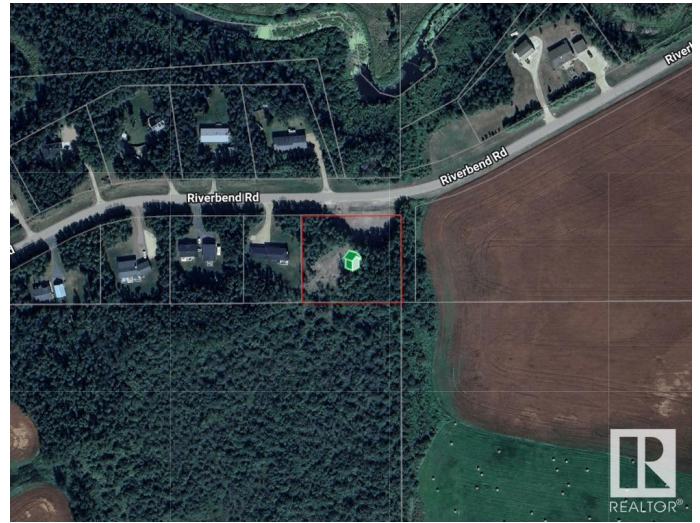

# \$234,500 - 103 Riverbend Road, Rural Sturgeon County

MLS® #E4429365

**\$234,500**

0 Bedroom, 0.00 Bathroom,  
Rural on 1.47 Acres

Shil Shol Estate, Rural Sturgeon County, AB

Build your country home on a private treed 1.47 acre lot with a south facing back yard. Only one neighbor to the west, a farmers field to the east and treed land to the south. Located just south of Highway 37 off Range Rd 271 and approximately 20 minutes from St. Albert and Spruce Grove.

## Community Information

Address	103 Riverbend Road
Area	Rural Sturgeon County
Subdivision	Shil Shol Estate
City	Rural Sturgeon County
County	ALBERTA
Province	AB
Postal Code	T0G 0J0

## Exterior

Exterior Features Flat Site, Treed Lot, See Remarks