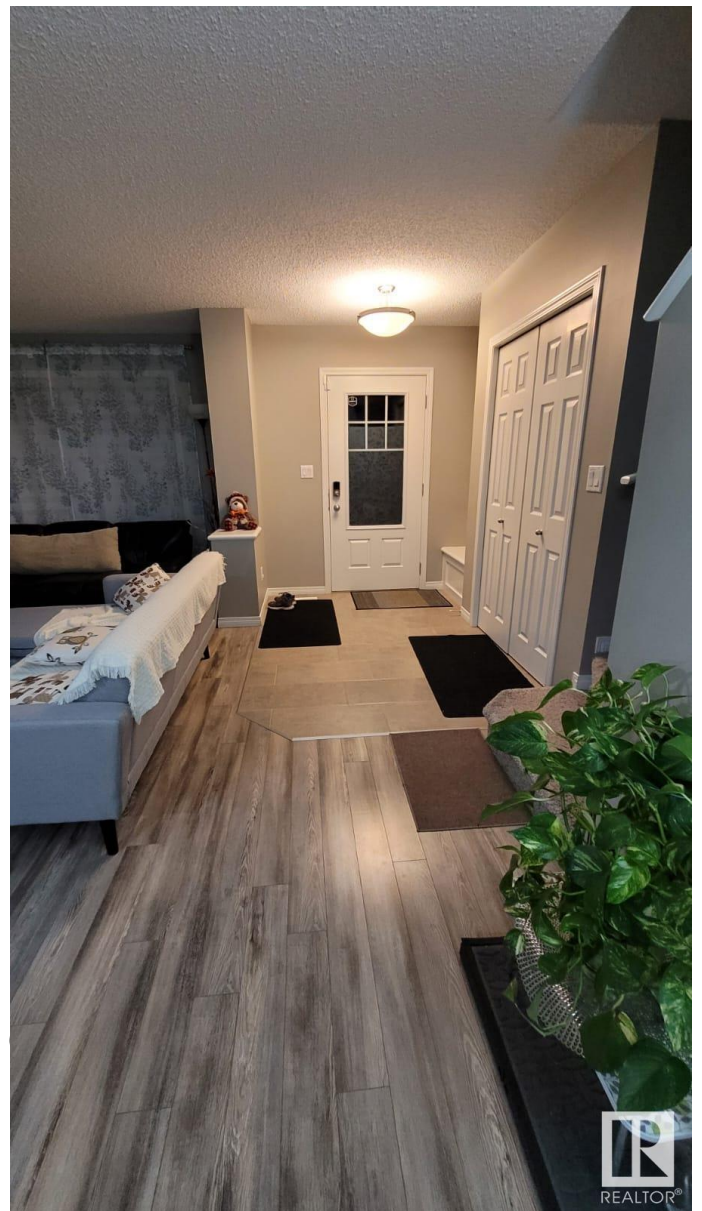

Square Footage 1,378
Acres 0.00
Year Built 2017
Type Rental
Style 2 Storey
Status Active

Community Information

Address 3221 Cherry Crescent
Area Edmonton
Subdivision The Orchards At Ellerslie
City Edmonton
County ALBERTA
Province AB
Postal Code T6X 1Y5

Amenities

Parking Double Garage Detached

Interior

Appliances Dishwasher-Built-In, Dryer, Washer

Additional Information

Date Listed March 7th, 2025
Days on Market 29
Zoning Zone 53

DATA IS DEEMED RELIABLE BUT IS NOT GUARANTEED ACCURATE BY THE REALTORS® ASSOCIATION OF EDMONTON. COPYRIGHT 2025 BY THE REALTORS® ASSOCIATION OF EDMONTON. ALL RIGHTS RESERVED. Trademarks are owned or controlled by the Canadian Real Estate Association (CREA) and identify real estate professionals who are members of CREA (REALTOR®, REALTORS®) and/or the quality of services they provide (MLS®, Multiple Listing Service®)

Listing information last updated on April 5th, 2025 at 2:32am MDT