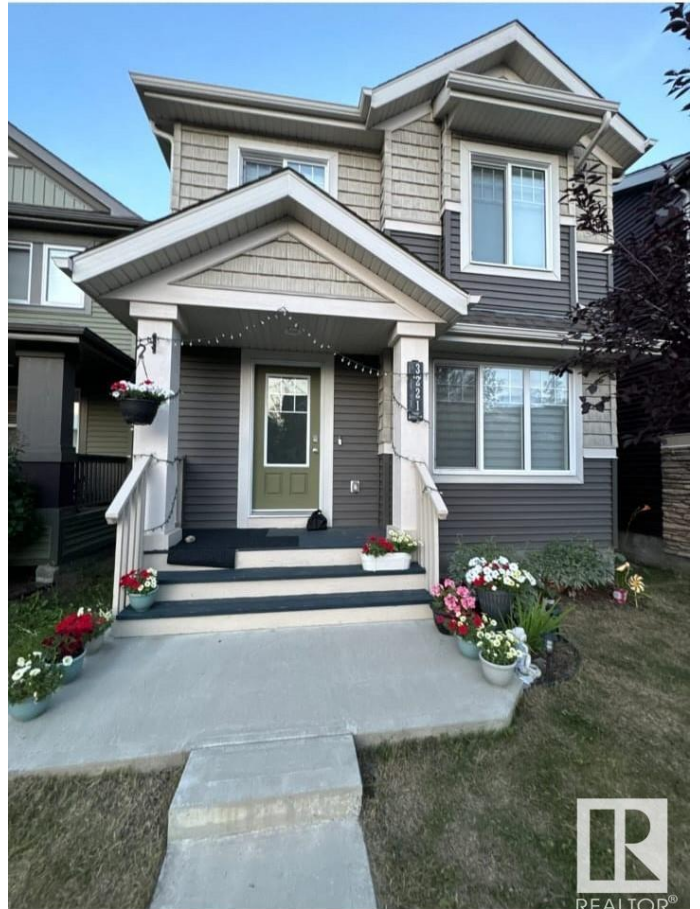

Courtesy Of Joshy Madassery Of Kairali Realty Inc.

$2,300 - 3221 Cherry Crescent, Edmonton

MLS® #E4424683

$2,300

3 Bedroom, 2.50 Bathroom, 1,378 sqft

Rental on 0.00 Acres

The Orchards At Ellerslie, Edmonton, AB

This immaculate and well-maintained 2-storey home in The Orchards is the perfect family haven, ready for your move-in! The bright and spacious living room is flooded with natural light, offering ample space for a cozy dining area. The kitchen boasts plenty of cupboard space and room for your breakfast nook. Conveniently located on the main floor, the 2-piece bath is perfect for kids coming in from the private backyard. Upstairs, the primary bedroom features its own full ensuite, while two additional bedrooms and a 4-piece bath provide plenty of space for the whole family. With a double garage accessible from the back lane, this home is just a short walk to parks and public transit, and only a 10-minute drive to shopping areas. Enjoy easy access to Anthony Henday Drive and be at Edmonton International Airport in just 20 minutes. Utilities are separate

Built in 2017

Essential Information

MLS® #	E4424683
Price	$2,300
Bedrooms	3
Bathrooms	2.50
Full Baths	2
Half Baths	1