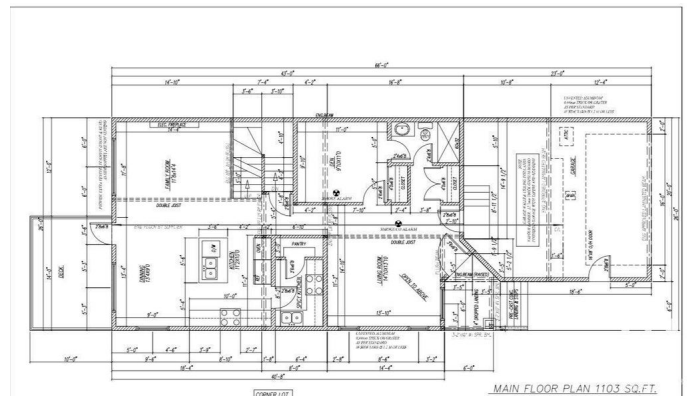

This stunning home is located in the desirable Irvine Creek community and features a walkout basement backing onto a serene pond. The main floor offers a den and a full bathroom, along with an extended kitchen and a spice kitchen for added convenience. The open-to-above living area enhances the sense of space and elegance. The upper floor boasts a luxurious master suite complete with a 5-piece ensuite and a spacious walk-in closet. Additionally, there are two generously sized bedrooms, a shared bathroom, and a versatile bonus room, perfect for family gatherings or relaxation

Built in 2025

Essential Information

MLS® #	E4419263
Price	\$725,000
Bedrooms	4
Bathrooms	3.00
Full Baths	3
Square Footage	2,213
Acres	0.10
Year Built	2025
Type	Rural
Sub-Type	Detached Single Family
Style	2 Storey

Status Active

Community Information

Address 5938 17 St
Area Rural Leduc County
Subdivision Irvin Creek
City Rural Leduc County
County ALBERTA
Province AB
Postal Code T4X 3C4

Amenities

Features Detectors Smoke, Hot Water Electric, No Animal Home, No Smoking Home, Walkout Basement