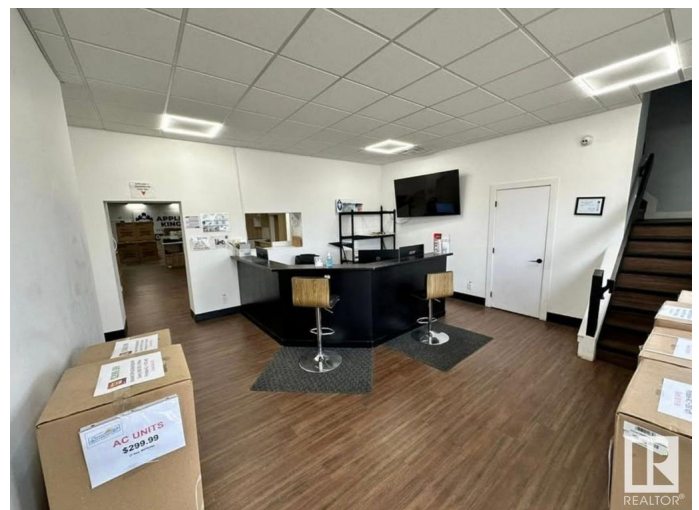

Courtesy Of Michelle A Plach Of HonestDoor Inc

$999,000 - 14524 115 Avenue, Edmonton

MLS® #E4418964

$999,000

0 Bedroom, 0.00 Bathroom,
Retail on 0.00 Acres

Huff Bremner Estate Industrial, Edmonton, AB

Visit the Listing Brokerage (and/or listing REALTOR®) website to obtain additional information. This exceptional commercial property, situated on a 0.47-acre lot, offers 8,000 square feet of versatile space, making it an ideal location for a variety of businesses. The property features a spacious warehouse area, office spaces, a reception area, lunchroom, and updated washrooms. Recent renovations have enhanced the entire space, including new flooring, fresh paint, and energy-efficient LED lighting throughout both the office and warehouse. The property is equipped with high power capacity (400 Amps, 240V), supporting the needs of demanding operations, and the 12'™ ceiling clearance provides ample room for storage, production, or other specialized tasks. The 10'™ bay door clearance allows easy access for deliveries, large equipment, or vehicles, making this space well-suited for businesses such as millwork workshops, mechanics, custom car showrooms, manufacturing, or distribution companies.

Built in 1957

Essential Information

MLS® #	E4418964
Price	$999,000