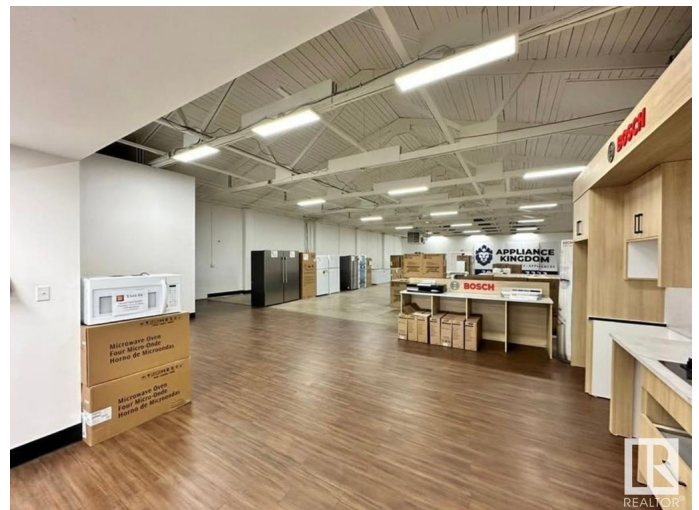

Courtesy Of Michelle A Plach Of HonestDoor Inc

$999,000 - 14524 115 Avenue, Edmonton

MLS® #E4418964

$999,000

0 Bedroom, 0.00 Bathroom,
Retail on 0.00 Acres

Huff Bremner Estate Industrial, Edmonton, AB

Visit the Listing Brokerage (and/or listing REALTOR®) website to obtain additional information. This exceptional commercial property, situated on a 0.47-acre lot, offers 8,000 square feet of versatile space, making it an ideal location for a variety of businesses. The property features a spacious warehouse area, office spaces, a reception area, lunchroom, and updated washrooms. Recent renovations have enhanced the entire space, including new flooring, fresh paint, and energy-efficient LED lighting throughout both the office and warehouse. The property is equipped with high power capacity (400 Amps, 240V), supporting the needs of demanding operations, and the 12'™ ceiling clearance provides ample room for storage, production, or other specialized tasks. The 10'™ bay door clearance allows easy access for deliveries, large equipment, or vehicles, making this space well-suited for businesses such as millwork workshops, mechanics, custom car showrooms, manufacturing, or distribution companies.

Built in 1957

Essential Information

MLS® #	E4418964
Price	$999,000